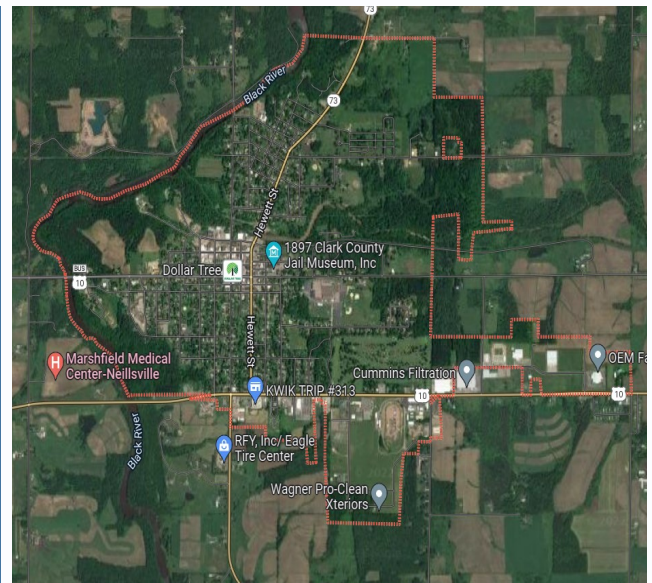

Opportunities abound in Neillsville for new businesses, families, and those seeking an incredible quality of life in a community known for its friendly atmosphere and beautiful scenery.