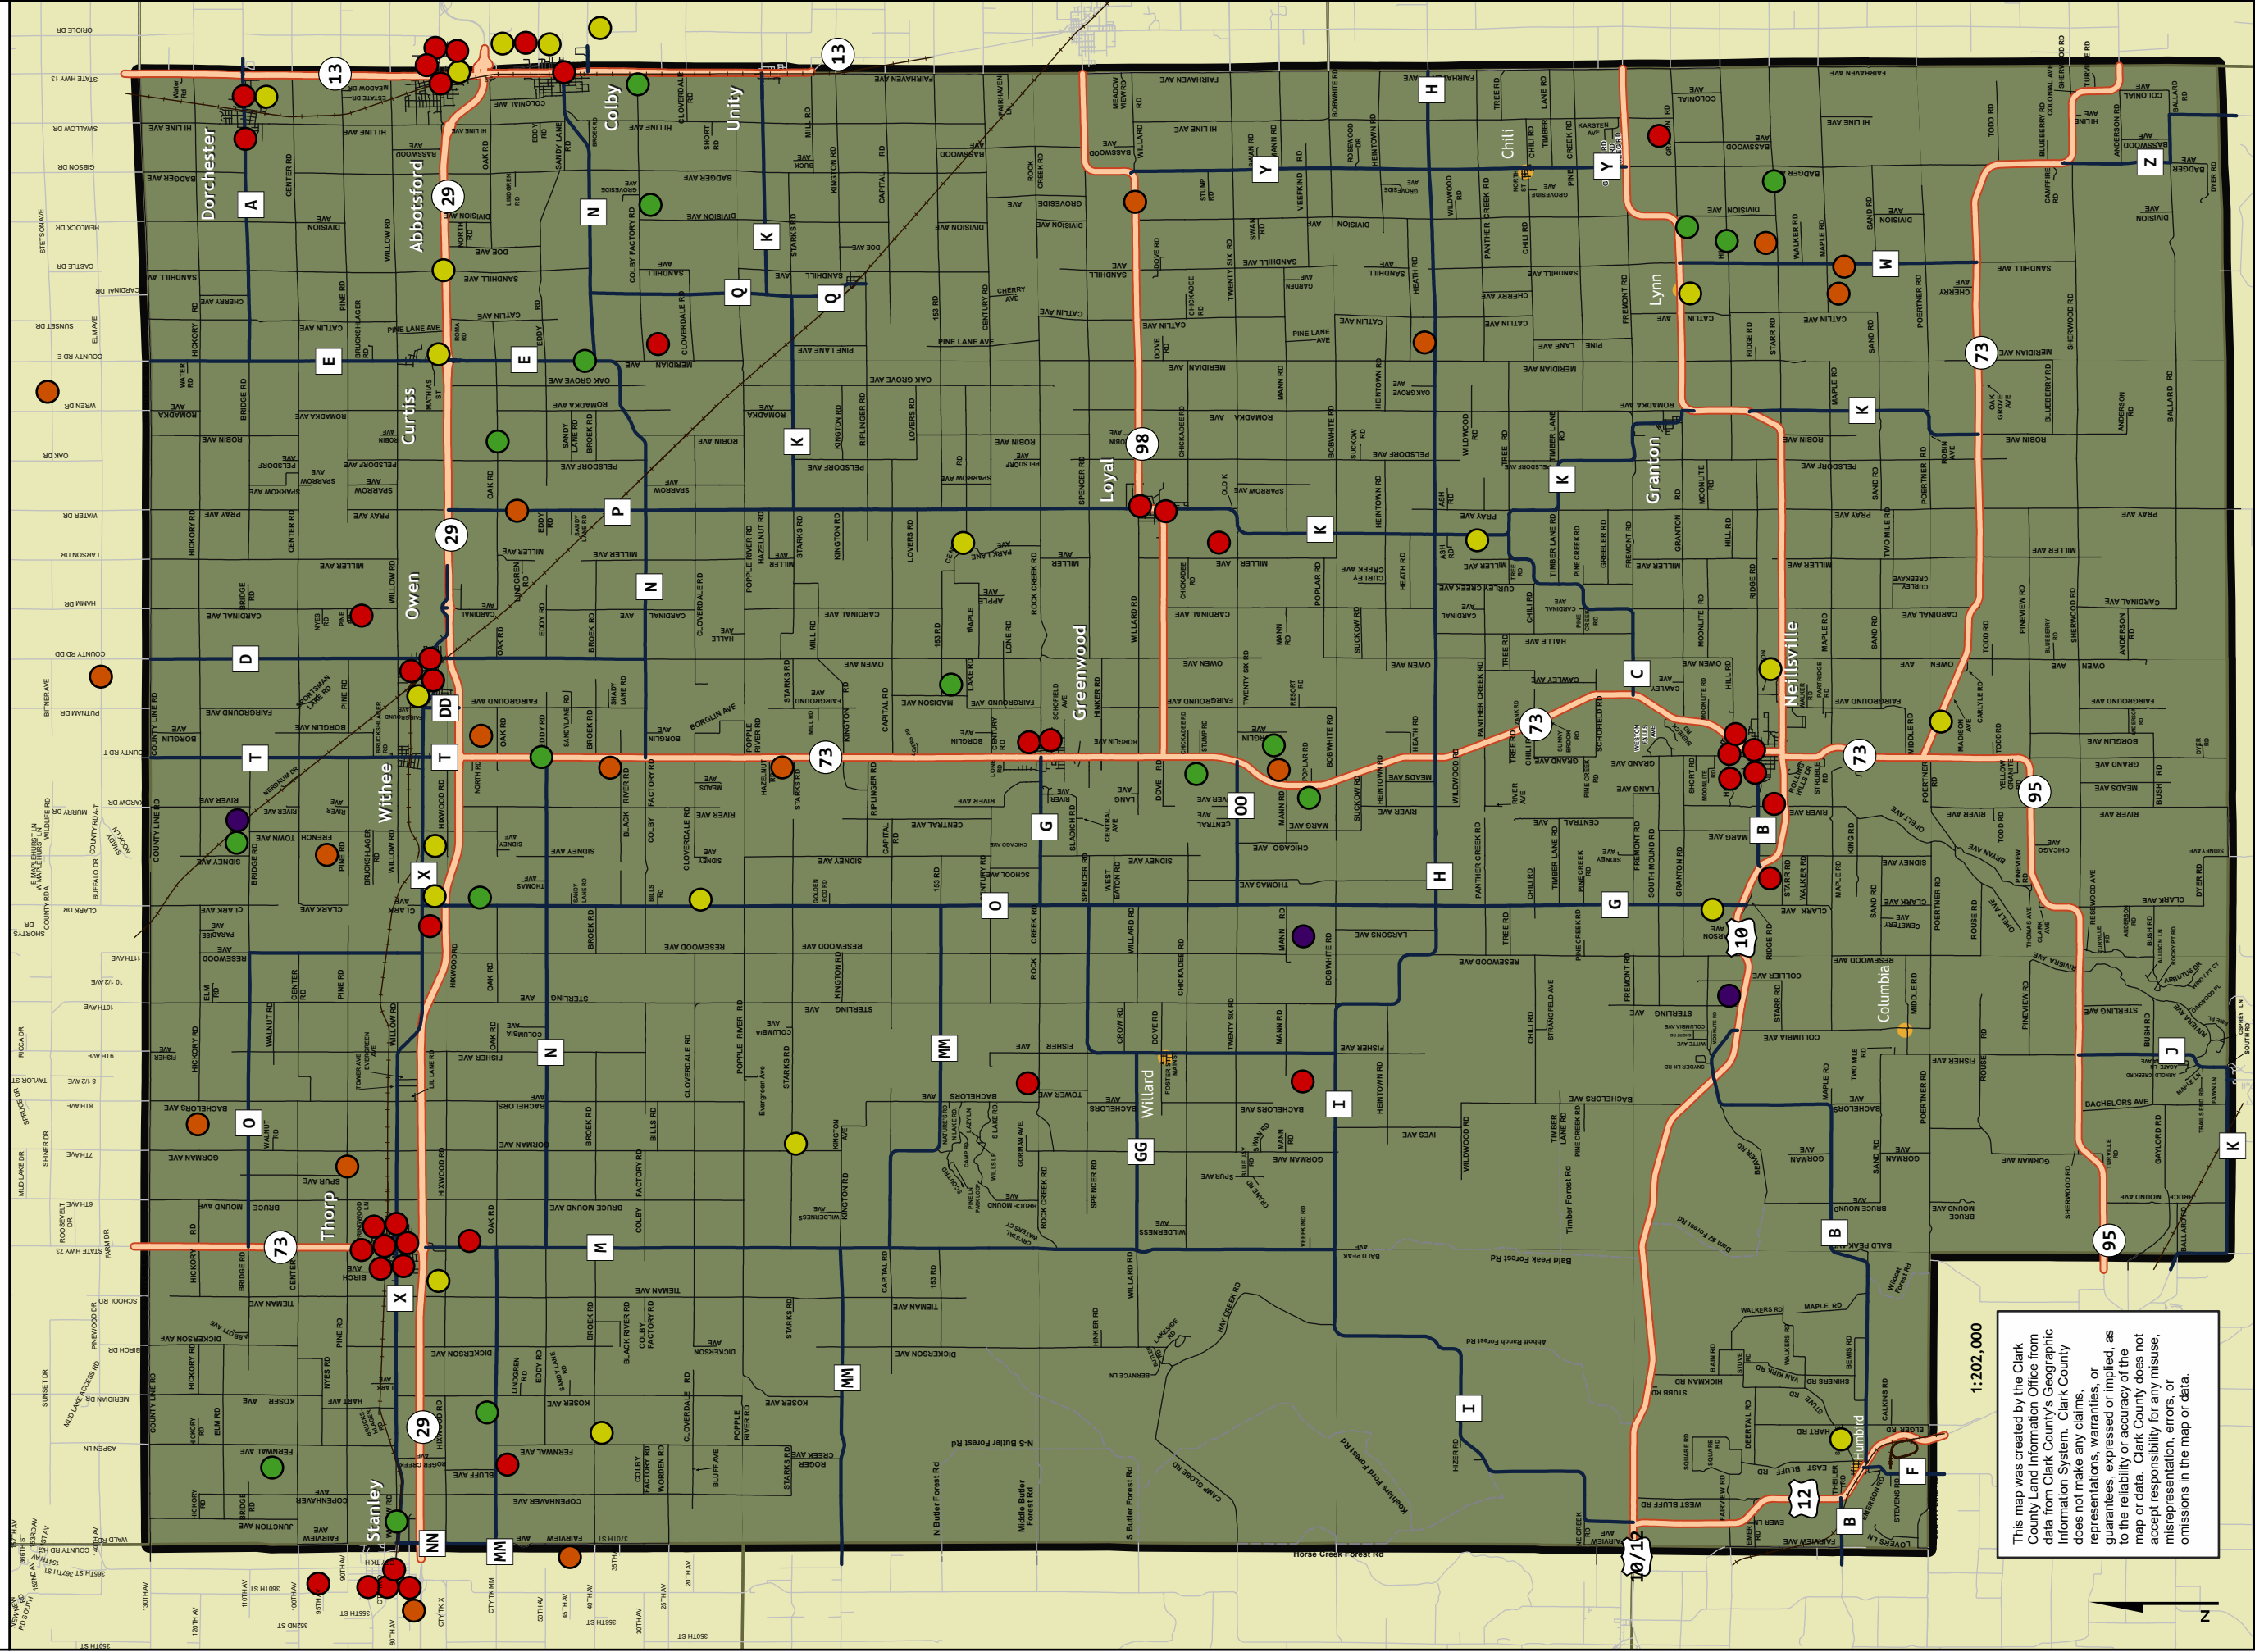

# 2023 Harvest Moon Fall Tour Clark County

- Fresh Markets
- Hub of the Harvest

- Mums the Word
- Moonlight Dancing

- Shopping, Gifts, Boutiques, Quilting, etc.

This map was created by the Clark County Land Information Office from data from Clark County's Geographic Information System. Clark County does not make any claims, representations, warranties, or guarantees, expressed or implied, as to the reliability or accuracy of the map or data. Clark County does not accept responsibility for any misuse, misrepresentation, errors, or omissions in the map or data.